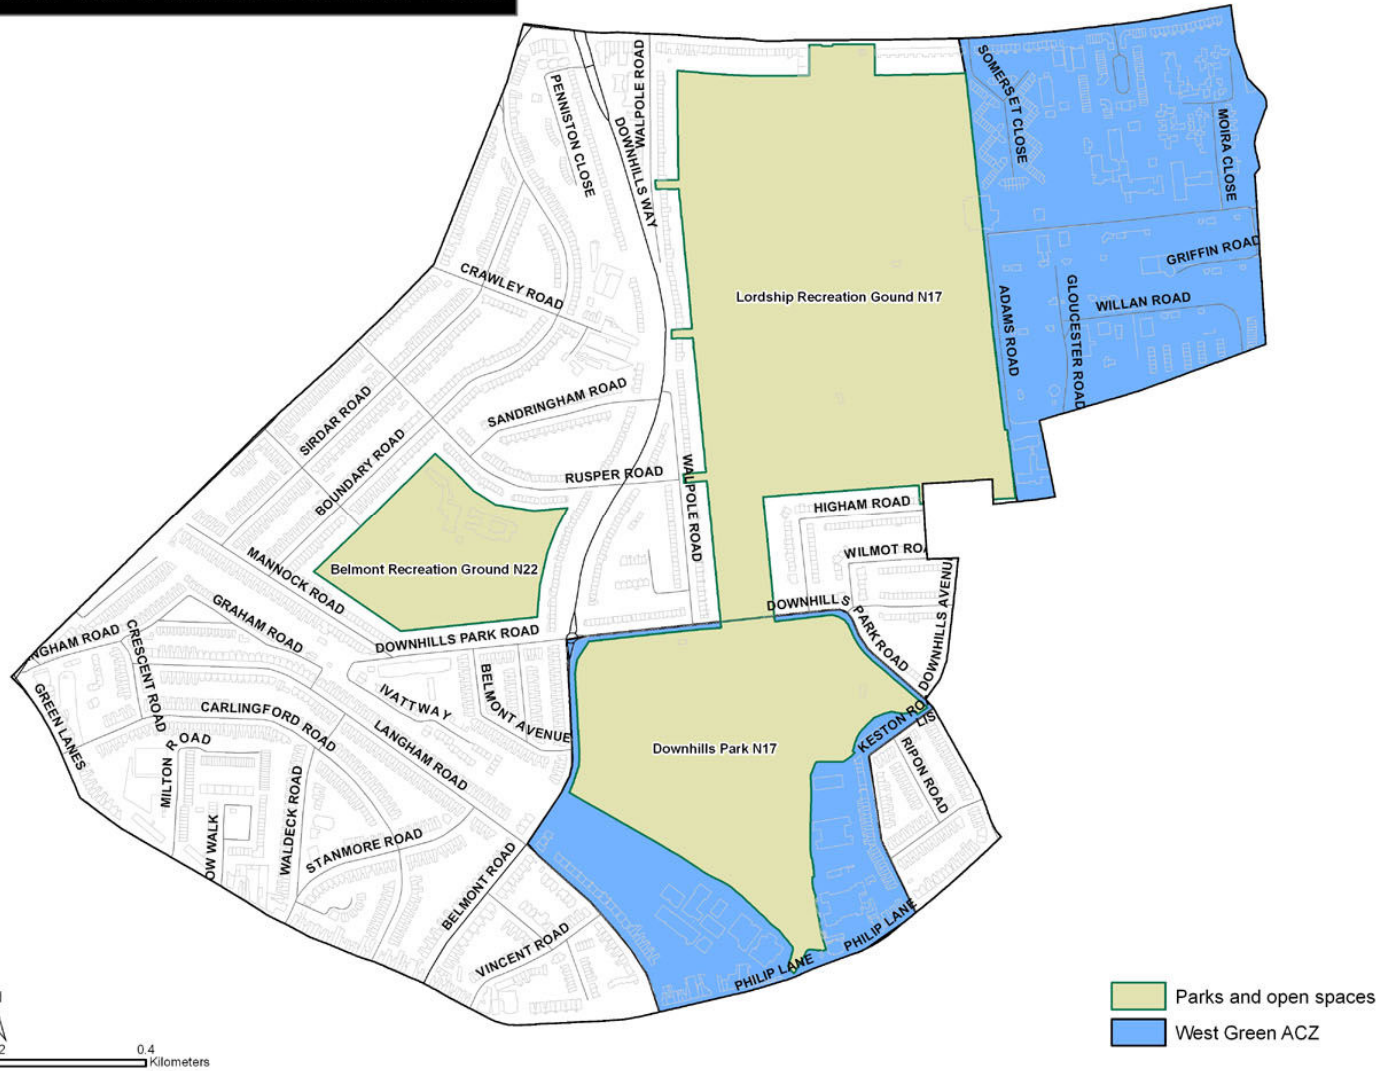

Appendix 1

West Green ward alcohol control zone

Appendix 1

Tottenham Hale ward alcohol control zone

-  Parks & Open Spaces
-  Tottenham Hale ACZ

Appendix 1

Tottenham Green ward alcohol control zone

Appendix 1

St. Ann's ward alcohol control zone

Appendix 1

Seven Sisters ward alcohol control zone

Appendix 1

Northumberland Park ward alcohol control zone

Appendix 1

Noel Park ward alcohol control zone

Appendix 1

Harringay ward alcohol control zone

-  Parks and open spaces
-  Harringay ACZ

Appendix 1

Bruce Grove ward alcohol control zone

Woodside ward alcohol control zone