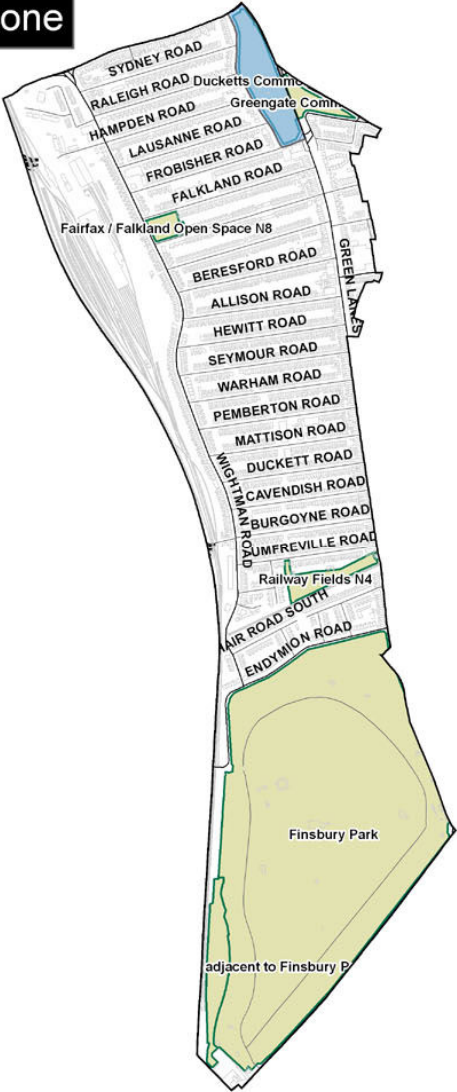

Appendix 1

West Green ward alcohol control zone

Appendix 1

Tottenham Hale ward alcohol control zone

-  Parks & Open Spaces
-  Tottenham Hale ACZ

Appendix 1

Tottenham Green ward alcohol control zone

Appendix 1

St. Ann's ward alcohol control zone

Appendix 1

Seven Sisters ward alcohol control zone

Appendix 1

Northumberland Park ward alcohol control zone

Appendix 1

Noel Park ward alcohol control zone

Appendix 1

Harringay ward alcohol control zone

-  Parks and open spaces
-  Harringay ACZ

Appendix 1

Bruce Grove ward alcohol control zone

Woodside ward alcohol control zone