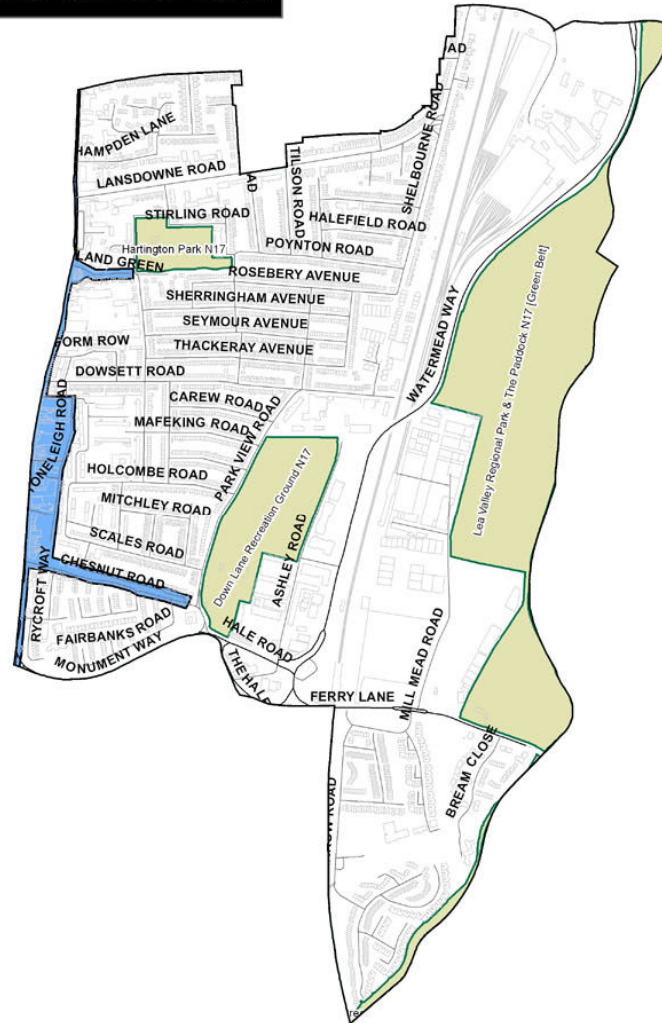

Appendix 1

West Green ward alcohol control zone

Appendix 1

Tottenham Hale ward alcohol control zone

-  Parks & Open Spaces
-  Tottenham Hale ACZ

Appendix 1

Tottenham Green ward alcohol control zone

Appendix 1

St. Ann's ward alcohol control zone

Appendix 1

Seven Sisters ward alcohol control zone

Appendix 1

Northumberland Park ward alcohol control zone

Appendix 1

Noel Park ward alcohol control zone

Appendix 1

Harringay ward alcohol control zone

-  Parks and open spaces
-  Harringay ACZ

Appendix 1

Bruce Grove ward alcohol control zone

Woodside ward alcohol control zone