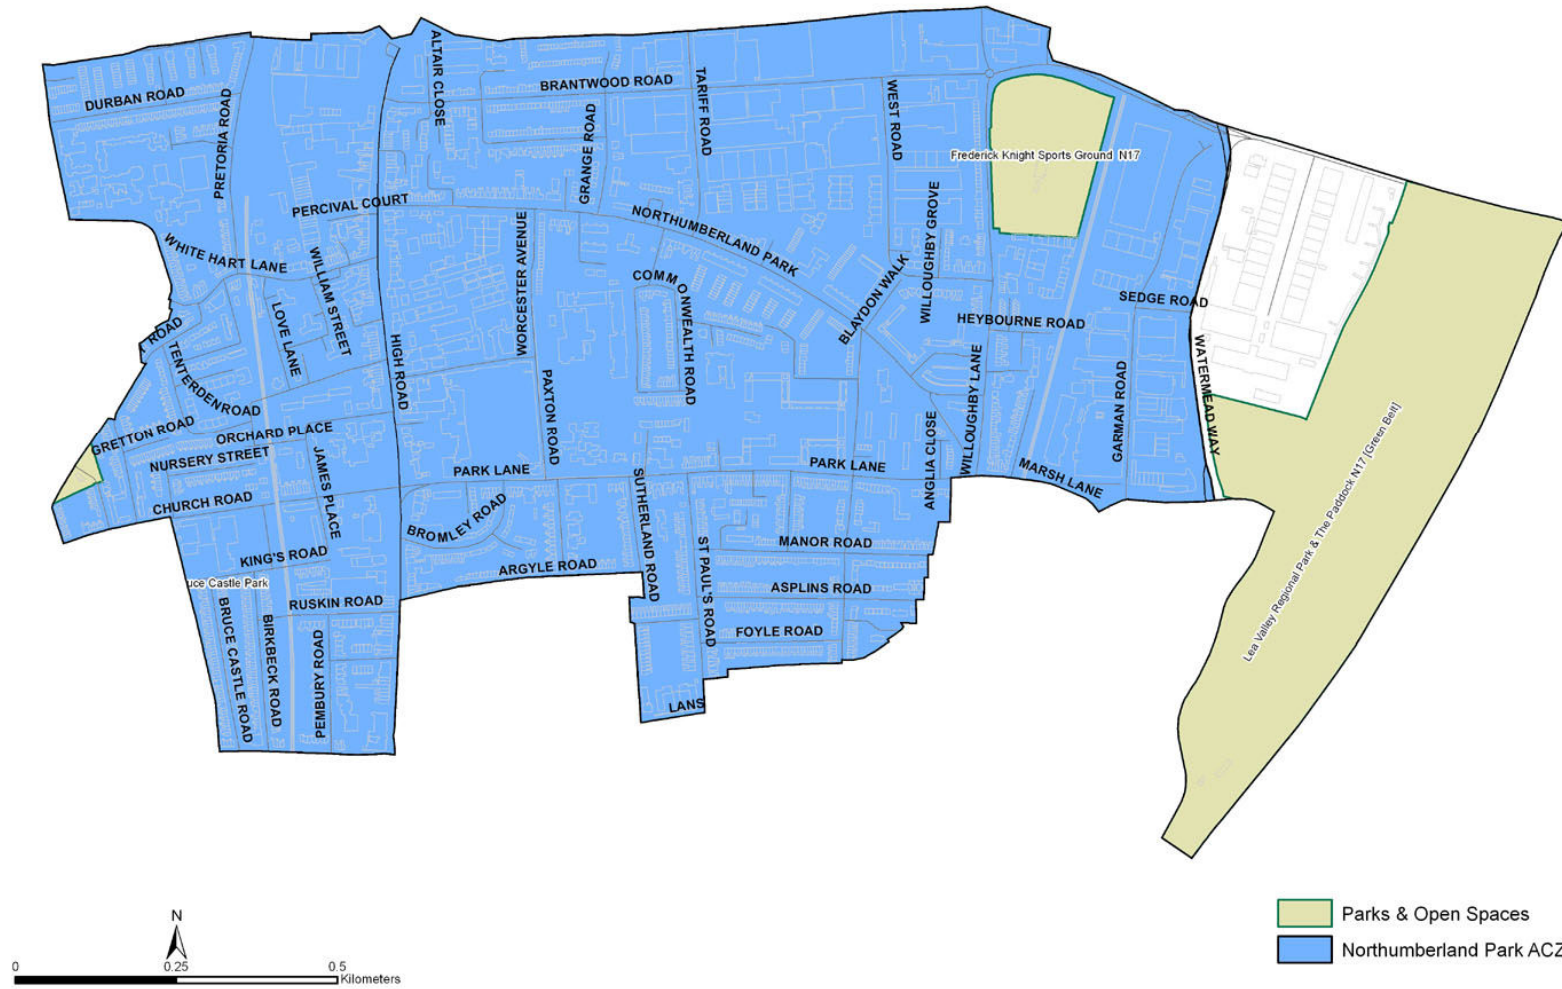

Appendix 1

West Green ward alcohol control zone

Appendix 1

Tottenham Hale ward alcohol control zone

-  Parks & Open Spaces
-  Tottenham Hale ACZ

Appendix 1

Tottenham Green ward alcohol control zone

Appendix 1

St. Ann's ward alcohol control zone

Appendix 1

Seven Sisters ward alcohol control zone

Appendix 1

Northumberland Park ward alcohol control zone

Appendix 1

Noel Park ward alcohol control zone

Appendix 1

Harringay ward alcohol control zone

-  Parks and open spaces
-  Harringay ACZ

Appendix 1

Bruce Grove ward alcohol control zone

Woodside ward alcohol control zone