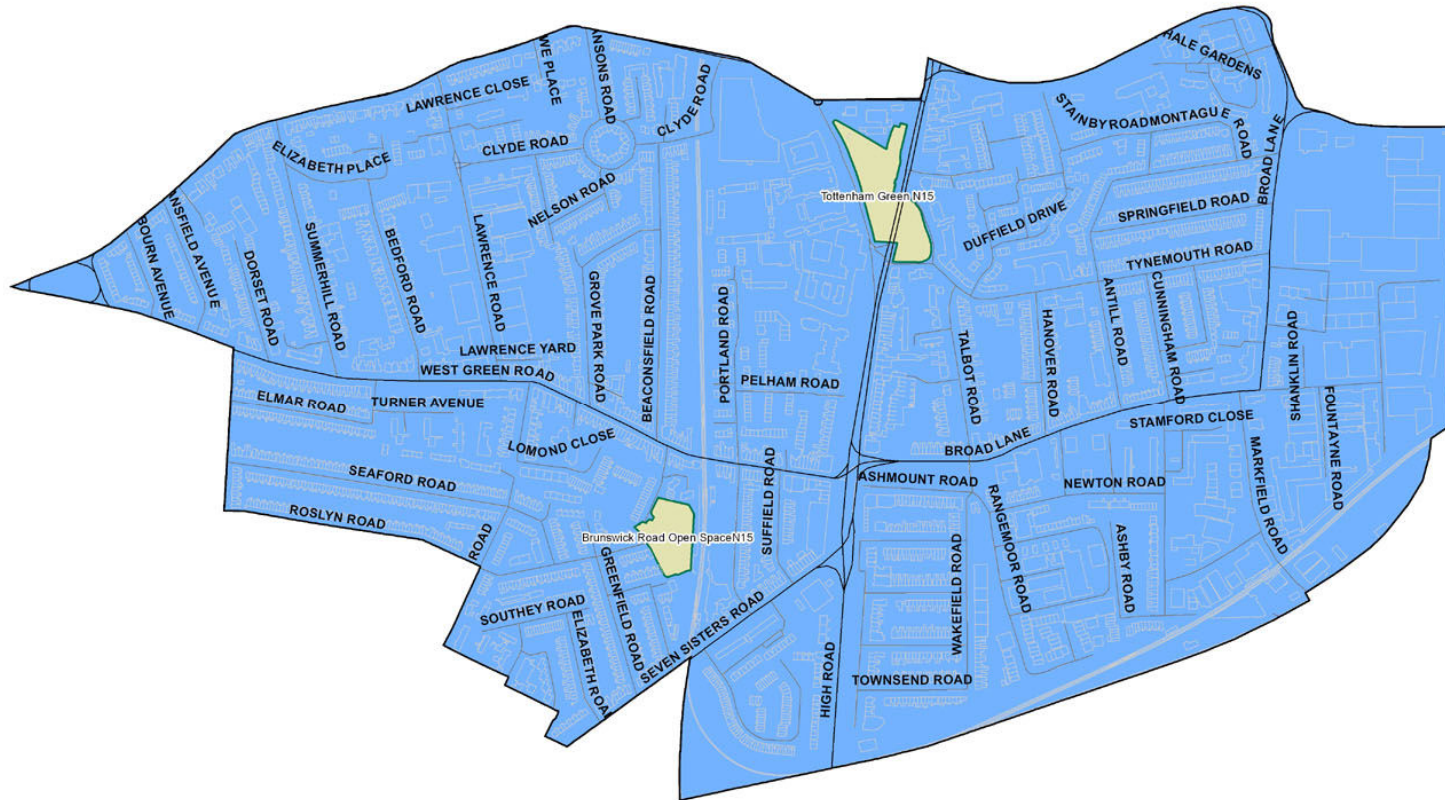

Appendix 1

West Green ward alcohol control zone

Appendix 1

Tottenham Hale ward alcohol control zone

-  Parks & Open Spaces
-  Tottenham Hale ACZ

Appendix 1

Tottenham Green ward alcohol control zone

Appendix 1

St. Ann's ward alcohol control zone

Appendix 1

Seven Sisters ward alcohol control zone

Appendix 1

Northumberland Park ward alcohol control zone

Appendix 1

Noel Park ward alcohol control zone

Appendix 1

Harringay ward alcohol control zone

-  Parks and open spaces
-  Harringay ACZ

Appendix 1

Bruce Grove ward alcohol control zone

Woodside ward alcohol control zone