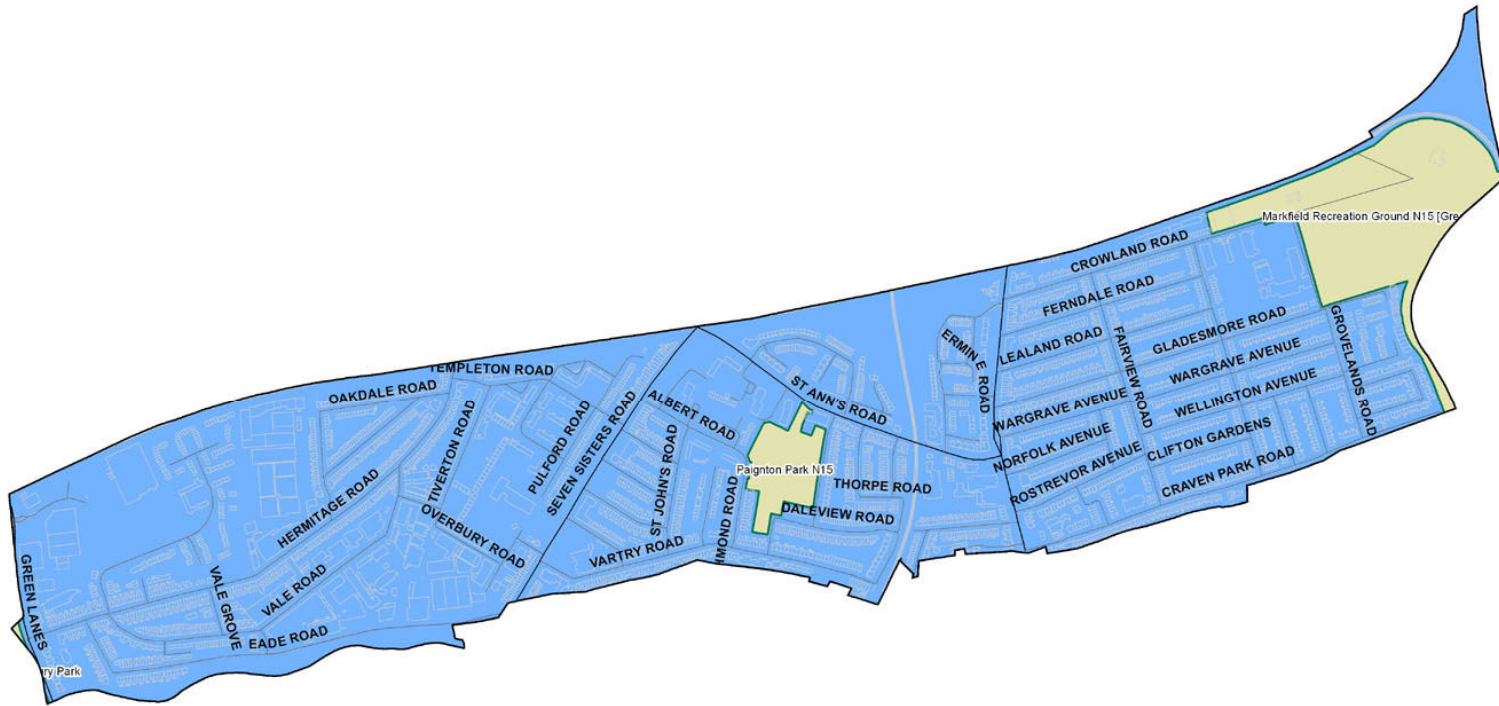

Appendix 1

West Green ward alcohol control zone

Appendix 1

Tottenham Hale ward alcohol control zone

-  Parks & Open Spaces
-  Tottenham Hale ACZ

Appendix 1

Tottenham Green ward alcohol control zone

Appendix 1

St. Ann's ward alcohol control zone

Appendix 1

Seven Sisters ward alcohol control zone

Appendix 1

Northumberland Park ward alcohol control zone

Appendix 1

Noel Park ward alcohol control zone

Appendix 1

Harringay ward alcohol control zone

-  Parks and open spaces
-  Harringay ACZ

Appendix 1

Bruce Grove ward alcohol control zone

Woodside ward alcohol control zone